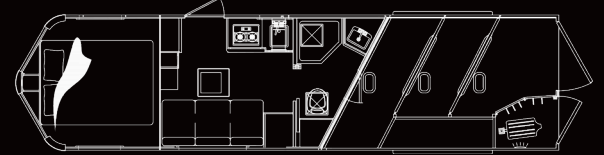

FLOORPLANS

All specifications contained herein are based on the latest product information at the time of printing. Lakota reserves the right to make changes in colors, materials, equipment, and specifications at any time, without notice, and assumes no responsibility for any errors in this publication.

AC8X9

LAKOTA

COLT EDITION

EXTERIOR