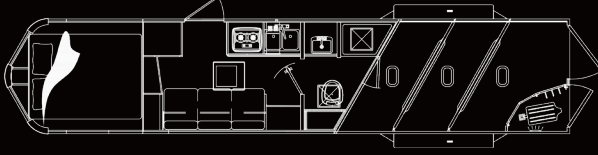

FLOORPLANS

All specifications contained herein are based on the latest product information at the time of printing. Lakota reserves the right to make changes in colors, materials, equipment, and specifications at any time, without notice, and assumes no responsibility for any errors in this publication.

ACX11

LAKOTA

COLT EDITION

EXTERIOR