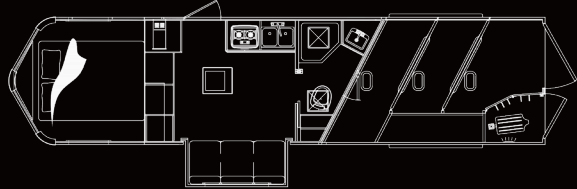

FLOORPLANS

All specifications contained herein are based on the latest product information at the time of printing. Lakota reserves the right to make changes in colors, materials, equipment, and specifications at any time, without notice, and assumes no responsibility for any errors in this publication.

AC8X11

LAKOTA

COLT EDITION

EXTERIOR