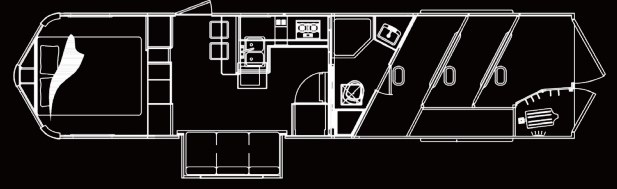

FLOORPLANS

All specifications contained herein are based on the latest product information at the time of printing. Lakota reserves the right to make changes in colors, materials, equipment, and specifications at any time, without notice, and assumes no responsibility for any errors in this publication.

AC8X13

LAKOTA

COLT EDITION

EXTERIOR