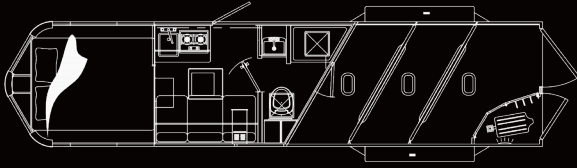

FLOORPLANS

All specifications contained herein are based on the latest product information at the time of printing. Lakota reserves the right to make changes in colors, materials, equipment, and specifications at any time, without notice, and assumes no responsibility for any errors in this publication.

ACX7